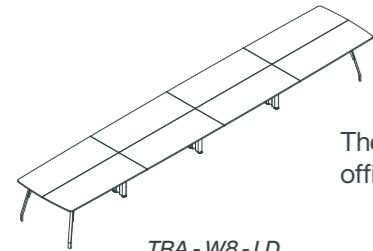

TRA - W8 - LD

The Tetra workstation is designed for functionality and comfort, promoting productivity in a contemporary office space. Each workspace is equipped with a divider that provides some level of privacy between stations.