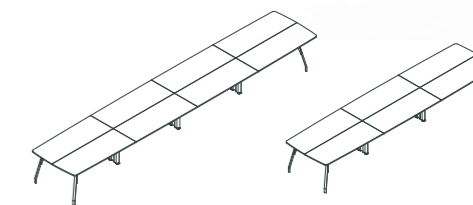

TRA - W8 - LD

Each workstation has a length that could be 120 ,140 or 160 cm, The depth of each workstation is 60 cm and the height of the workstations is 75 cm. they're available in different colors.

TRA - W8 - LD