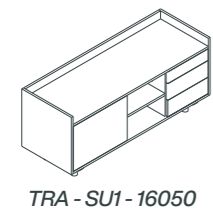

Tetra service units are modern and practical, providing a mix of open and closed storage for organizational needs. It has a cupboard with a door, an open shelf with two compartments, three drawers, and top is available in various colors.