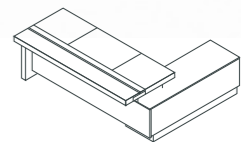

#### **Desk Dimensions :**

Length : 240 cm

Depth : 210 cm

Height : 75 cm

#### **Top :**

It's manufactured using wood panels for tops and legs

Top thickness : 19-25 mm

Leg thickness : 8 cm

*Light-D-240*

Light-D-240

Light desk has two top drawers for small items, easily accessible for everyday use.