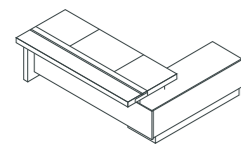

#### **Desk Dimensions :**

Length : 240 cm

Depth : 210 cm

Height : 75 cm

#### **Top :**

It's manufactured using wood panels for tops and legs

Top thickness : 19-25 mm

Leg thickness : 8 cm

*Light-D-240*

Light-D-240

Light desk has two top drawers for small items, easily accessible for everyday use.