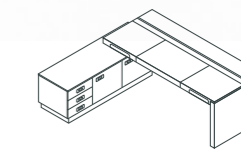

SPECIFICATIONS:

Light is an innovative approach to professional distinction.
The collection is flexible to meet all top-tier business needs.

Desk Dimensions :

Length : 240 cm

Depth : 210 cm

Height : 75 cm

Top :

It's manufactured using wood panels for tops and legs

Top thickness : 19-25 mm

Leg thickness : 8 cm

Light-D-240