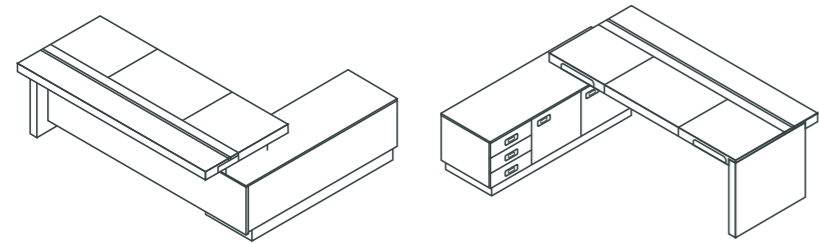

ABACUS

Light-D-240

L 240
D 210
H 75

L 120 / 60
D 60
H 47

FINISHES

HPL /

RHPL05
K015

SOLID PAINTS /

RSP03
Off White